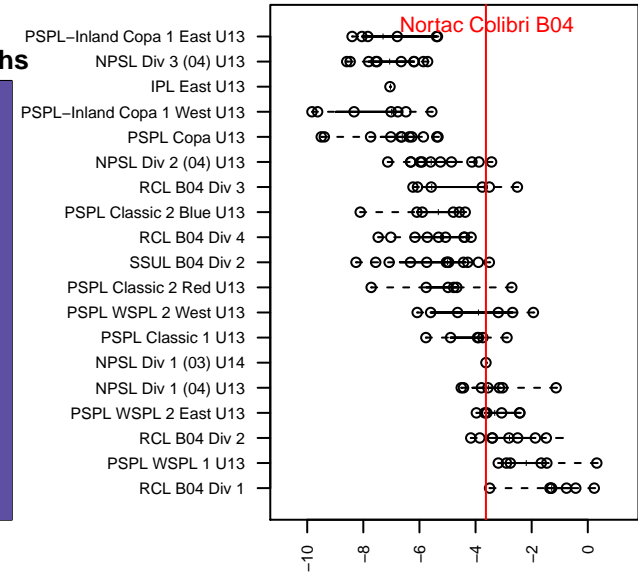

Nortac Colibri B04

North Tacoma SC
 Tacoma, WA
 B04 total strength=928
 attack=1.7 defense=1.43
 fall league = NPSL Div 1 (03) U14
 spr league = Spr NPSL (04) Div 1 U13
 notes= Jose Ramos 2015-6

alt names used:
 Colibri BU13
 Nortac Colibri B04 Jose
 Nortac Colibri

Venues played:
 2016 Labor Day Cup BU13 Gold
 2016 NPSL Division 1 (03) U14
 2016 Spr NPSL (04) Division 1 U13
 2016 WYS Presidents Cup B04 Division 1

Nortac Colibri B04
 Dots are actual minus expected GF (blue circles) and GA (red triangles).
 Blue line is smoothed change in attack strength. Red is smoothed change in defense strength.

**attack and defense variance (black dot)
relative to other teams
and top 10 in region**

**attack and defense rating
relative to others at age
and all opponents in last 13 months**

Performance relative to 13 month average